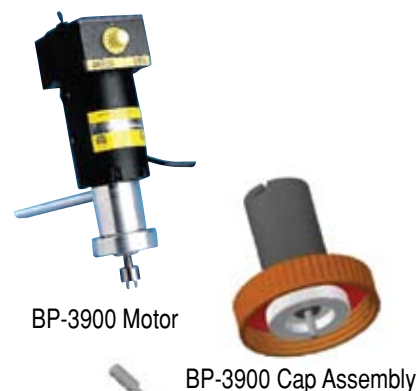

6L Angled Sidearm Flasks	CATALOG NUMBER	LIST PRICE
Gas and Media Handling, 6L, Dual 1/8" Angled Tubes	BP-3824-102	$207.00
Gas and Media Handling, 6L, Dual 1/4" Angled Tubes	BP-3828-102	207.00
Gas and Media Handling, 6L, Dual 1/8" (1) Long Angled, (1) Straight Tube	BP-3823-102	207.00
Gas and Media Handling, 6L, Dual 1/4" (1) Long Angled, (1) Straight Tube	BP-3827-102	207.00
Gas and Media Handling, 6L, Triple 1/8" (2) Long Angled, (1) Straight Tube	BP-3833-102	222.12

8L & 15L Angled Sidearm Flasks	CATALOG NUMBER	LIST PRICE
Gas and Media Handling, 8L, Combination (1) 1/8" & (1) 1/4" Angled Tube	BP-3820-104	$223.04
Gas and Media Handling, 8L, Dual 1/8" Angled Tubes	BP-3824-104	212.91
Gas and Media Handling, 8L, Dual 1/4" Angled Tubes	BP-3828-104	212.91
Gas and Media Handling, 8L, Dual 1/8" (1) Long Angled, (1) Straight Tube	BP-3823-104	212.91
Gas and Media Handling, 8L, Dual 1/4" (1) Long Angled, (1) Straight Tube	BP-3827-104	212.91
Gas and Media Handling, 8L, Triple 1/8" (2) Long Angled, (1) Straight Tube	BP-3833-104	227.10
Gas and Media Handling, 15L, Dual 1/4" Angled Tubes	BP-3828-106	240.90
Gas and Media Handling, 15L, Dual 1/4" (1) Long Angled, (1) Straight Tube	BP-3827-106	240.90