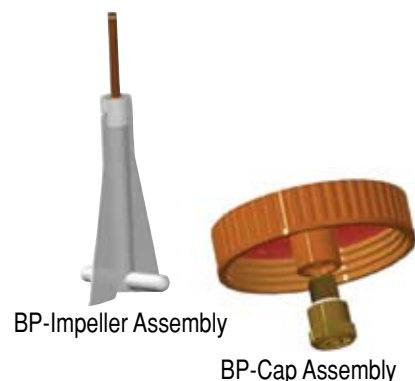

6L Angled Sidearm Flasks	CATALOG NUMBER	LIST PRICE
Gas and Media Handling, 6L, Dual 1/8" Angled Tubes	BP-3824-102	$207.00
Gas and Media Handling, 6L, Dual 1/4" Angled Tubes	BP-3828-102	207.00
Gas and Media Handling, 6L, Dual 1/8" (1) Long Angled, (1) Straight Tube	BP-3823-102	207.00
Gas and Media Handling, 6L, Dual 1/4" (1) Long Angled, (1) Straight Tube	BP-3827-102	207.00
Gas and Media Handling, 6L, Triple 1/8" (2) Long Angled, (1) Straight Tube	BP-3833-102	222.12

8L & 15L Angled Sidearm Flasks	CATALOG NUMBER	LIST PRICE
Gas and Media Handling, 8L, Combination (1) 1/8" & (1) 1/4" Angled Tube	BP-3820-104	$223.04
Gas and Media Handling, 8L, Dual 1/8" Angled Tubes	BP-3824-104	212.91
Gas and Media Handling, 8L, Dual 1/4" Angled Tubes	BP-3828-104	212.91
Gas and Media Handling, 8L, Dual 1/8" (1) Long Angled, (1) Straight Tube	BP-3823-104	212.91
Gas and Media Handling, 8L, Dual 1/4" (1) Long Angled, (1) Straight Tube	BP-3827-104	212.91
Gas and Media Handling, 8L, Triple 1/8" (2) Long Angled, (1) Straight Tube	BP-3833-104	227.10
Gas and Media Handling, 15L, Dual 1/4" Angled Tubes	BP-3828-106	240.90
Gas and Media Handling, 15L, Dual 1/4" (1) Long Angled, (1) Straight Tube	BP-3827-106	240.90